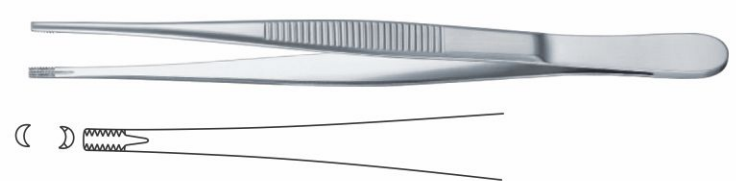

▶ **Brown Tissue Forceps**

- VS06-2830 15cm

Only most common Instruments are shown For any other Required Instruments Please E-mail: info@vettrixsupplies.com