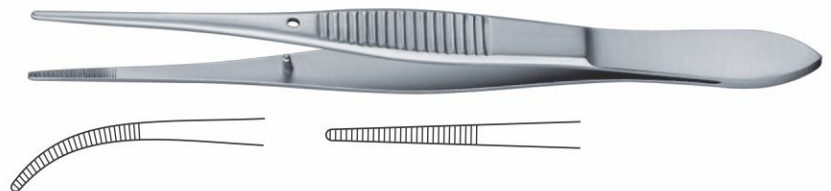

▶ Dressing Forceps - Non-Toothed

▶ Dressing Forceps

- VS06-2002 12.5cm
- VS06-2004 14.5cm
- VS06-2006 18cm
- VS06-2008 20cm
- VS06-2010 25cm

▶ Adson Dressing Forceps

- VS06-2102 Regular 12cm
- VS06-2104 Micro 12cm

▶ McIndoe Dressing Forceps

- VS06-2200 15cm

▶ Jansen Bayonet Forceps

- VS06-2300 16cm
- VS06-2302 18cm
- VS06-2306 20cm

▶ Iris Forceps

- VS06-2320 11.5 cm Straight
- VS06-2322 11.5 cm Curved

▶ Dressing Forceps - TC