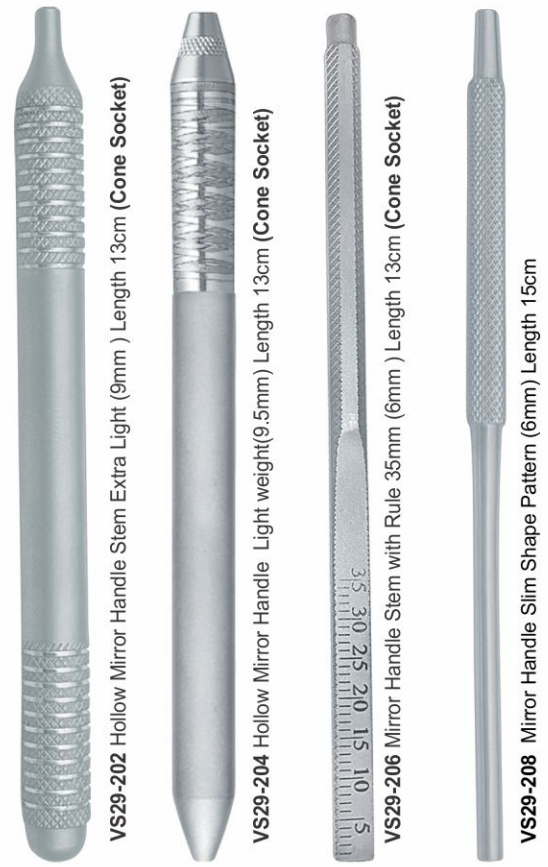

Only most common Instruments are shown For any other Required Instruments Please E-mail: [info@vettrixsupplies.com](mailto:info@vettrixsupplies.com)

► **Excavators & Mouth Mirrors**

**VS28-802**  
E2

**VS28-804**  
E3

**VS28-806**  
6,EXC6

**VS28-808**  
Oval Spoon  
#18W

**Periosteals**

**VS28-902**  
3 Mead

**VS28-904**  
9A Allen

**VS28-906**  
P9/PA

**VS28-908**  
Demirel

**Mouth Mirrors Handles**

**VS29-202** Hollow Mirror Handle Stem Extra Light (9mm ) Length 13cm (Cone Socket)

**VS29-204** Hollow Mirror Handle Light weight(9.5mm) Length 13cm (Cone Socket)

**VS29-206** Mirror Handle Stem with Rule 35mm (6mm ) Length 13cm (Cone Socket)