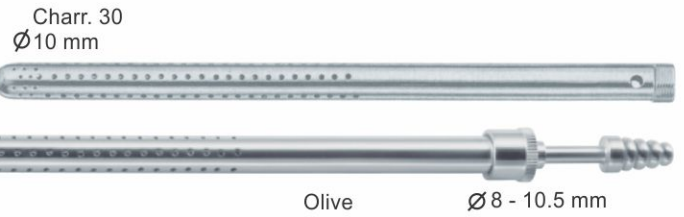

▶ **Probe With Eye**

VS09-6100	14.5cm
VS09-6102	16cm
VS09-6104	18cm

Suction Tubes

▶ **Poole Suction Tube •**

VS10-6200 Inoxidable 10 x 220mm 30 French