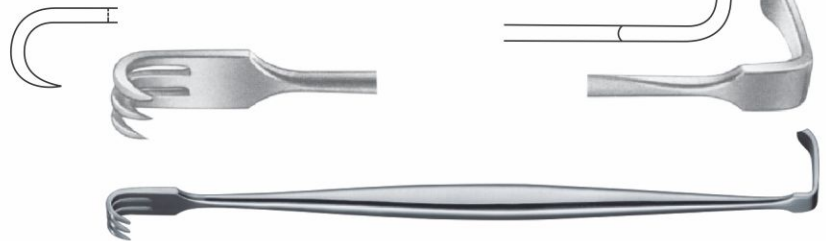

▶ Retractors - Handheld

▶ Gillies Skin Hook

- VS11-6600 Small 18cm
- VS11-6602 Large 18cm

▶ Senn-Miller Retractor

- VS12-6700 Sharp 16cm
- VS12-6702 Blunt 16cm

▶ Volkmann Retractor

- VS12-6704 Semi-sharp 1 Prongs 22.5cm
- VS12-6706 Semi-sharp 2 Prongs 22.5cm
- VS12-6708 Semi-sharp 3 Prongs 22.5cm
- VS12-6710 Semi-sharp 4 Prongs 22.5cm
- VS12-6712 Semi-sharp 6 Prongs 22.5cm