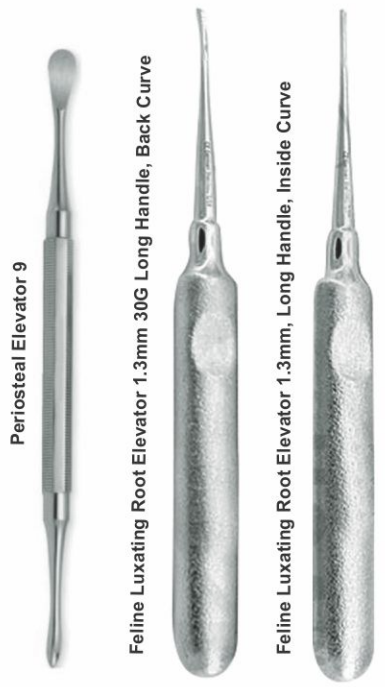

VS15 -640

Olsen Hegar Needle Holder Scissors Combination  
5 1/2" Serrated - Tungsten Carbide

Knife Handle No. 3 Graduated in mm

Senn Miller Retractor 3 Prongs Blunt 6 1/4"

Weitlaner Retractor Sharp 4", 2x3 Teeth

Weitlaner Retractor Sharp 5 1/2", 3x4 Teeth

Spratt Brun Mastoid Curettes 6 1/2" Oval Cups Size 2/0

Dean Blumenthal Rongeur Size 6" 3x10mm  
Bite Tapered To 4mm Jaws Angled 90°

Halsted Mosquito Forceps 4 3/4" Curved

**Feline Dental Extraction Kit** VS16 -650

Periosteal Elevator 9

Feline Luxating Root Elevator 1.3mm 30G Long Handle, Back Curve

Feline Luxating Root Elevator 1.3mm, Long Handle, Inside Curve

Olsen Hegar Needle Holder Scissor