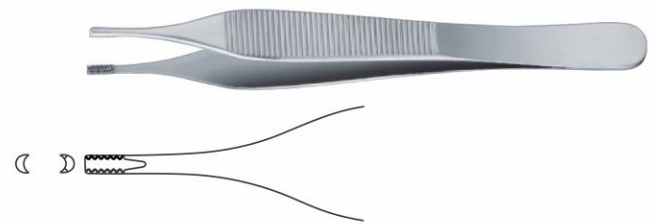

▶ **Dressing Forceps - Toothed**

▶ **Tissue Forceps •**

- VS06-2400 1 x 2 Teeth 12.5cm
- VS06-2402 1 x 2 Teeth 14.5cm
- VS06-2404 1 x 2 Teeth 16cm
- VS06-2406 1 x 2 Teeth 18cm
- VS06-2408 1 x 2 Teeth 20cm
- VS06-2410 1 x 2 Teeth 25cm

▶ **Adson Tissue Forceps**

- VS06-2500 Regular 12cm
- VS06-2502 Micro 12cm

▶ **Adson Brown Tissue Forceps**

- VS06-2600 7 x 7 Teeth 12cm

▶ **Gillies Tissue Forceps**

- VS06-2700 15cm

▶ **DeBaKey Tissue Forceps**

- VS06-2800 1.5mm-15cm
- VS06-2802 1.5mm-20cm
- VS06-2804 1.5mm-23cm
- VS06-2806 2mm-15cm
- VS06-2808 2mm-20cm
- VS06-2810 2mm-23cm

▶ **McINDOE Tissue Forceps**

- VS06-2820 15cm

▶ **Brown Tissue Forceps**

- VS06-2830 15cm

Only most common Instruments are shown For any other Required Instruments Please E-mail: info@vettrixsupplies.com