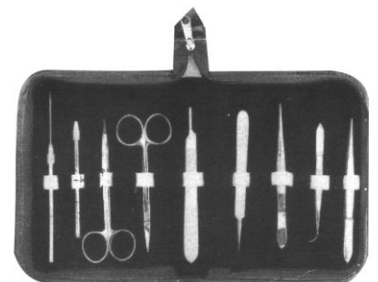

Only most common Instruments are shown For any other Required Instruments Please E-mail: info@vettrixsupplies.com