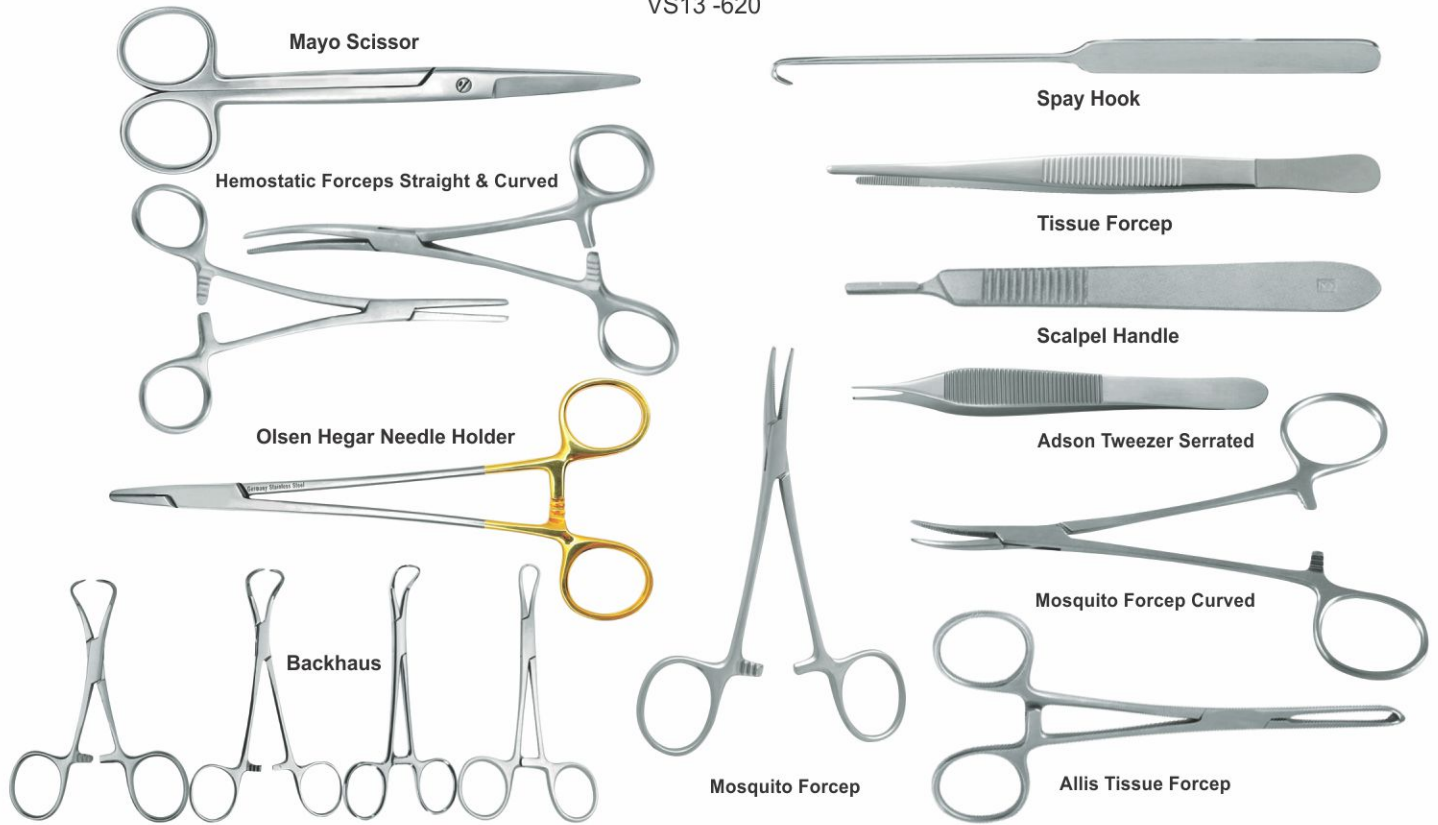

**VS30-244**  
**Swiss Hoof Knife**  
 Used for cutting and cleaning large areas of the sole in cattle and other large animals. Overall length: 7" s/s Polished wooden grip.

**VS30-246** Hoof Knife  
 Double edged. Length 7.5" Polished Wooden Grip

**VS30-248** Hoof Knife Small Size  
 Double edged. Length 6.5" Polished Wooden Grip

**VS30-250** Oval Hoof Knife  
 Available in wooden handle, Can be used left or Right Handed, Extra long shaft makes it easier.

**VS30-252** Oval Hoof Knife  
 Available in wooden handle, Can be used left or Right Handed.

Only most common Instruments are shown For any other Required Instruments Please E-mail: [info@vettrixsupplies.com](mailto:info@vettrixsupplies.com)

▶ High Quality Veterinary Instruments •

**Spay/Neuter Surgery Packs**

VS13 -620

**Veterinary Eye Surgical Packs** VS14 -630

Veterinary Eye Surgery Packs are designed and Manufacturer to be used in ophthalmic eye procedures.