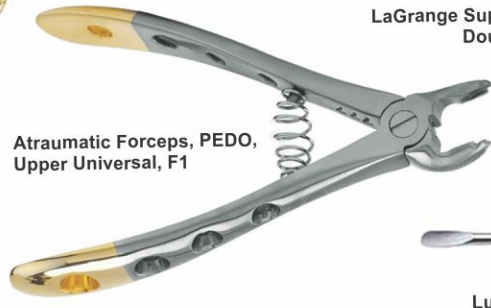

Luxating Winged Elevator

Atraumatic Forceps, PEDO,
Upper Universal, F1