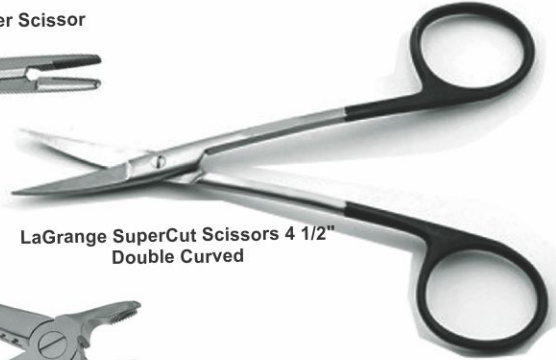

▶ High Quality Veterinary Instruments •

Equine Ear Surgical Instruments Set

VS15 -640

Feline Dental Extraction Kit VS16 -650

Only most common Instruments are shown For any other Require Instruments Please E-mail: info@vettrixsurgical.com