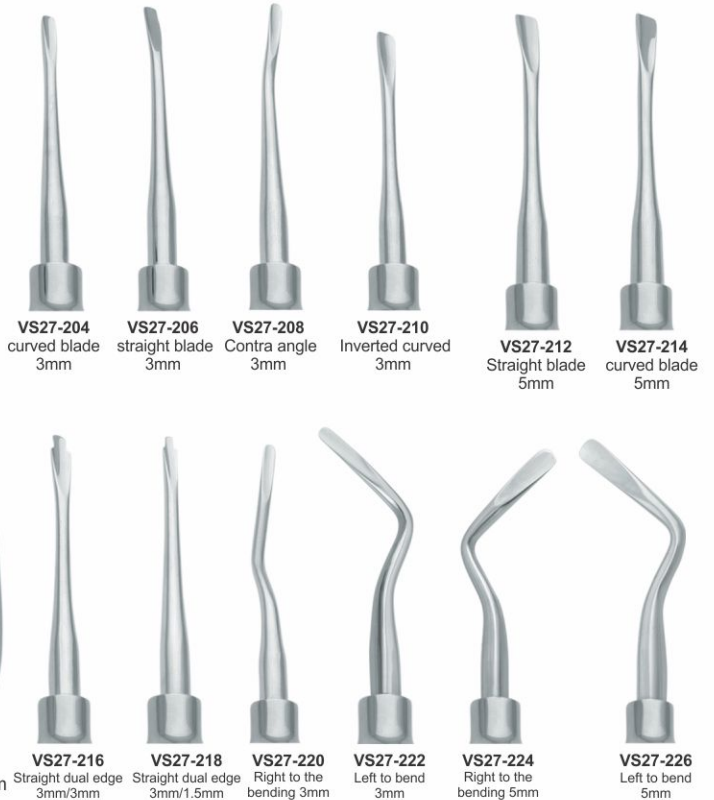

**VS26-112**  
Mini Friedman 90°  
14.5cm

Only most common Instruments are shown For any other Required Instruments Please E-mail: [info@vettrixsupplies.com](mailto:info@vettrixsupplies.com)

▶ **Small Animal Dental Instruments**

▶ **Apexo Root Elevators**

**VS27-102-Apexo**  
2.5mm-Straight

**VS27-104**  
Apexo  
2.7mm  
Straight

**VS27-106**  
Apexo  
3.0mm  
Straight

**VS27-108**  
Apexo  
3.5mm  
Straight

**VS27-110**  
Apexo  
2.5mm  
Curved

**VS27-112**  
Apexo  
2.7mm  
Curved

**VS27-114**  
Apexo  
3.0mm  
Curved

**VS27-202**  
straight blade 2mm

▶ **Laxation Set, Delicated Points**

**VS27-204**  
curved blade  
3mm

**VS27-206**  
straight blade  
3mm

**VS27-208**  
Contra angle  
3mm

**VS27-210**  
Inverted curved  
3mm

**VS27-212**  
Straight blade  
5mm

**VS27-214**  
curved blade  
5mm

**VS27-216**  
Straight dual edge  
3mm/3mm

**VS27-218**  
Straight dual edge  
3mm/1.5mm