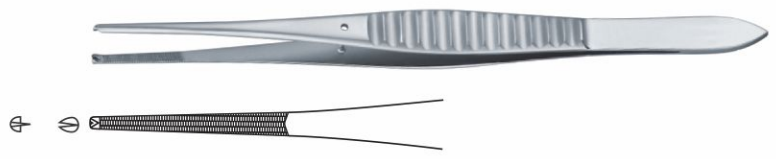

▶ **Adson Tissue Forceps**

- VS06-2500 Regular 12cm
- VS06-2502 Micro 12cm

▶ **Adson Brown Tissue Forceps**

- VS06-2600 7 x 7 Teeth 12cm

▶ **Gillies Tissue Forceps**

- VS06-2700 15cm

▶ **DeBaKey Tissue Forceps**

- VS06-2800 1.5mm-15cm
- VS06-2802 1.5mm-20cm
- VS06-2804 1.5mm-23cm
- VS06-2806 2mm-15cm
- VS06-2808 2mm-20cm
- VS06-2810 2mm-23cm

▶ **McINDOE Tissue Forceps**

- VS06-2820 15cm

▶ **Brown Tissue Forceps**