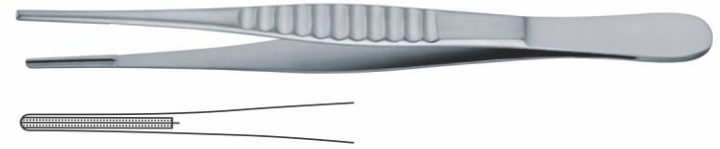

▶ **Adson Tissue Forceps**

- VS06-2500 Regular 12cm
- VS06-2502 Micro 12cm

▶ **Adson Brown Tissue Forceps**

- VS06-2600 7 x 7 Teeth 12cm

▶ **Gillies Tissue Forceps**

- VS06-2700 15cm

▶ **DeBaKey Tissue Forceps**

- VS06-2800 1.5mm-15cm
- VS06-2802 1.5mm-20cm
- VS06-2804 1.5mm-23cm
- VS06-2806 2mm-15cm
- VS06-2808 2mm-20cm
- VS06-2810 2mm-23cm

▶ **McINDOE Tissue Forceps**

- VS06-2820 15cm

▶ **Brown Tissue Forceps**