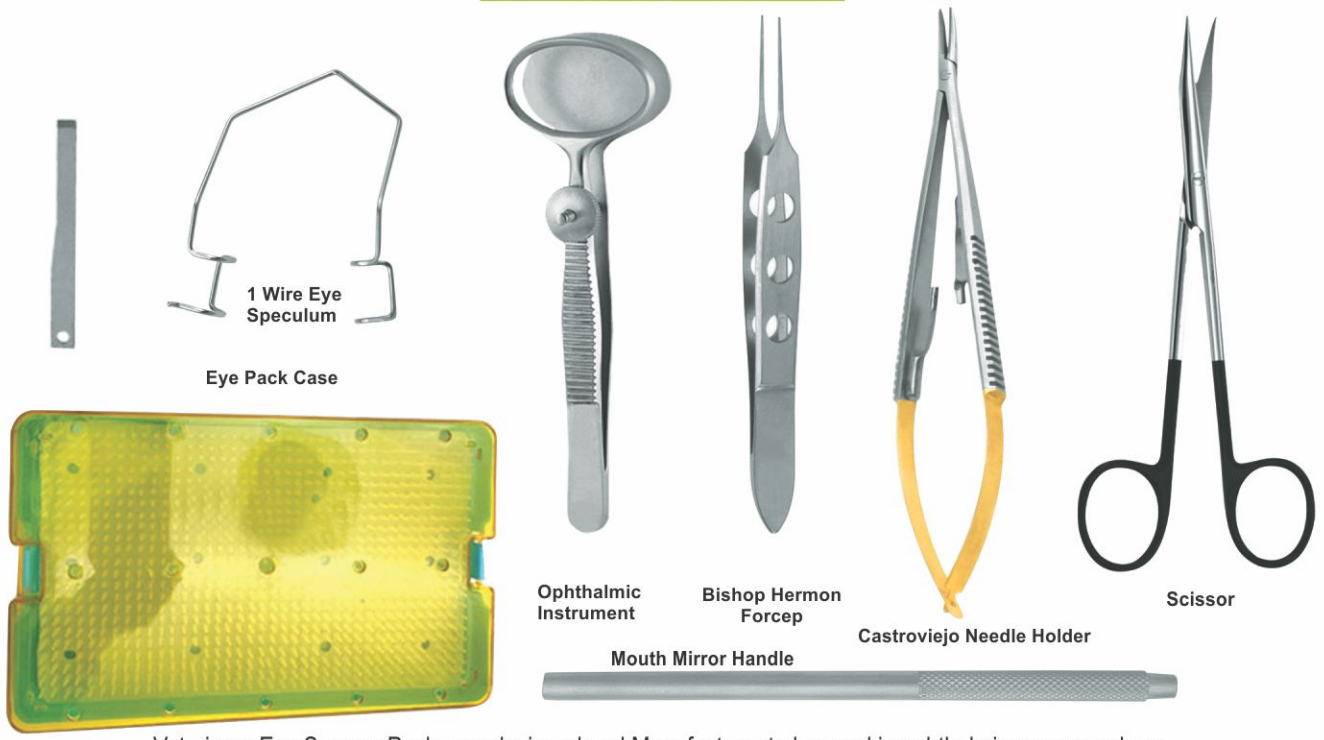

**VS30-248** Hoof Knife Small Size  
 Double edged. Length 6.5" Polished Wooden Grip

**VS30-250** Oval Hoof Knife  
 Available in wooden handle, Can be used left or Right Handed, Extra long shaft makes it easier.

**VS30-252** Oval Hoof Knife  
 Available in wooden handle, Can be used left or Right Handed.

Only most common Instruments are shown For any other Required Instruments Please E-mail: [info@vettrixsupplies.com](mailto:info@vettrixsupplies.com)

▶ High Quality Veterinary Instruments •

**Spay/Neuter Surgery Packs**

VS13 -620

**Veterinary Eye Surgical Packs** VS14 -630

Veterinary Eye Surgery Packs are designed and Manufacturer to be used in ophthalmic eye procedures.