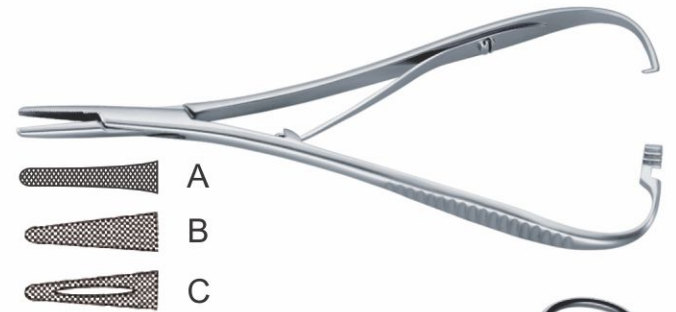

▶ **Halsey Needle Holder (Delicate)**

- VS08-4430 Smooth jaws 12.5cm
- VS08-4432 Smooth jaws 11cm

▶ **Crile-Murray**

- VS08-4440 15cm

▶ **Crile-Wood**

- VS08-4450 15cm
- VS08-4452 18cm
- VS08-4454 20cm

Only most common Instruments are shown For any other Required Instruments Please E-mail: [info@vettrixsupplies.com](mailto:info@vettrixsupplies.com)

▶ **Needle Holders**

▶ **Toennis Needleholder**

VS08-4500      18.5cm

▶ **Mathieu**

VS08-4650      14cm  
 VS08-4652      16cm  
 VS08-4654      17cm  
 VS08-4656      20cm  
 VS08-4658      24cm

▶ **Olsen-Hegar**