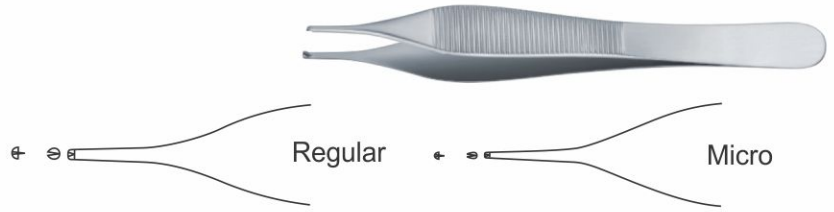

▶ **Adson Tissue Forceps**

- VS06-2500 Regular 12cm
- VS06-2502 Micro 12cm

▶ **Adson Brown Tissue Forceps**

- VS06-2600 7 x 7 Teeth 12cm