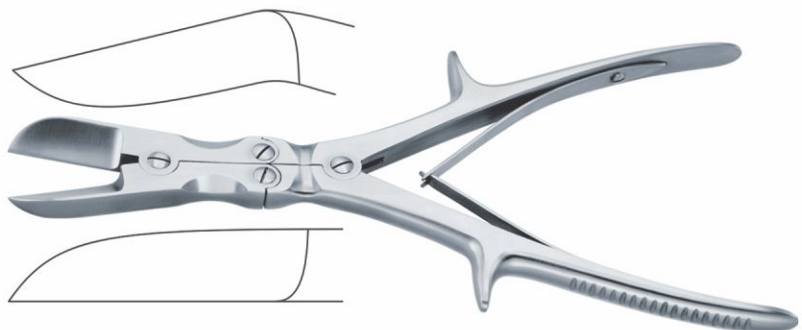

▶ **Bone Cutter-(Liston)**

VS19-7300 24cm Curved

VS19-7302 24cm Straight