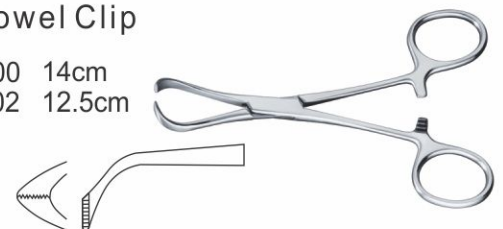

▶ **Lorna Towel Clip**

VS08-3900 14cm
VS08-3902 12.5cm

Only most common Instruments are shown For any other Required Instruments Please E-mail: info@vettrixsupplies.com