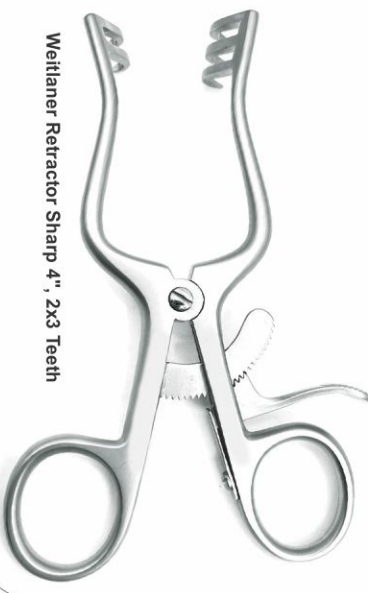

Only most common Instruments are shown For any other Require Instruments Please E-mail: [info@vettrixsurgical.com](mailto:info@vettrixsurgical.com)

▶ High Quality Veterinary Instruments •

**Equine Ear Surgical Instruments Set**

VS15 -640

Olsen Hegar Needle Holder Scissors Combination  
5 1/2" Serrated - Tungsten Carbide

Knife Handle No. 3 Graduated in mm

Senn Miller Retractor 3 Prongs Blunt 6 1/4"

Weitlaner Retractor Sharp 4", 2x3 Teeth