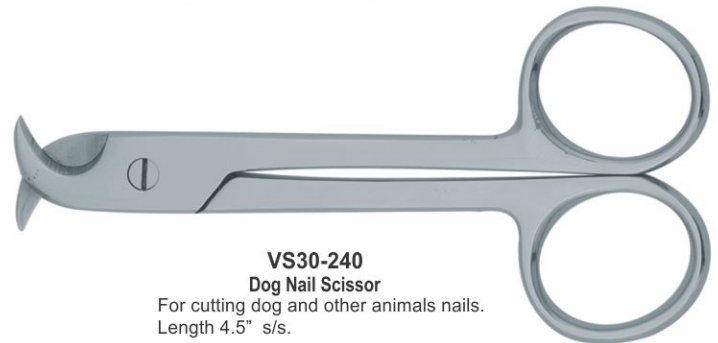

**VS30-228**  
**Molar Forceps**  
Length 18", 22" s/s.

**VS30-230**

**Wolf Tooth Forceps / Extracting Forceps**  
Knurled handles provide optimum grip even when wet. Length 10" s/s.

**VS30-232**  
**Farrier Tool**  
**Hoof Nipper**

Particularly handy for farriers trimming larger feet or cob type horses with thicker walls. Forged from stainless steel. Length 15"

**Hoof & Claw Instruments**

**VS30-234**  
**Hoof Trimmer**

Durable steel with bolted construction.

**VS30-236**

**Foot Rot Hoof Shear Serrated**  
Primarily used for sheep, Length 9" s/s

**VS30-238**  
**Hoof Knife Kit**

**VS30-240**  
**Dog Nail Scissor**

For cutting dog and other animals nails. Length 4.5" s/s.

Only most common Instruments are shown For any other Required Instruments Please E-mail: [info@vettrixsupplies.com](mailto:info@vettrixsupplies.com)

**Hoof & Claw Instruments**

**VS30-242**  
**Cat Nail Scissor**  
 For Cutting Cat Nails. Length 3.5" s/s