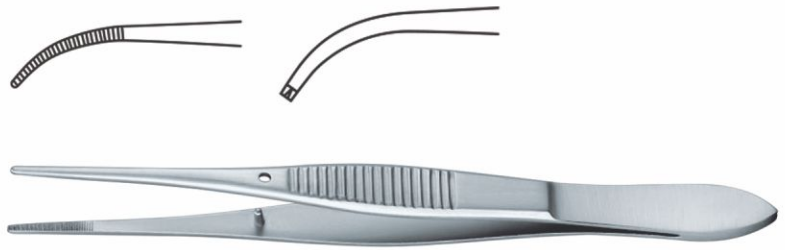

▶ Ophthalmology Micro Instruments

▶ Micro Iris Forceps

- VS20-700 11.5cm Straight
- VS20-702 11.5cm Curved
- VS20-704 11.5cm Straight / 1x2 Teeth
- VS20-706 11.5cm Curved / 1x2 Teeth