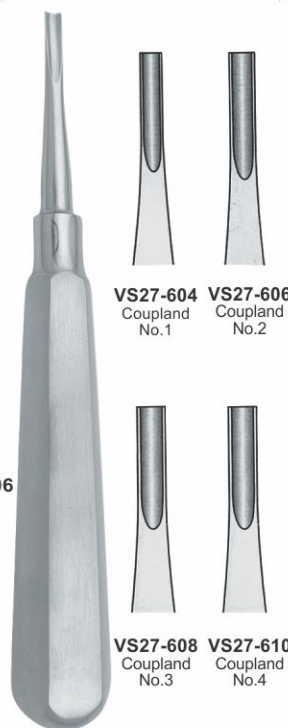

**VS27-220**  
Right to the  
bending 3mm

**VS27-222**  
Left to bend  
3mm

**VS27-224**  
Right to the  
bending 5mm

**VS27-226**  
Left to bend  
5mm

▶ **Apical Root Elevators**

**VS27-302**  
Fig.1  
Straight

**VS27-304**  
Fig.4  
Left

**VS27-306**  
Fig.5  
Right

▶ **Cryer Root Elevators**

**VS27-402**  
Cryer Left  
Small

**VS27-404**  
Cryer L  
Medium

**VS27-406**  
Cryer L  
Large

**VS27-502**  
Cryer Right  
Small

**VS27-504**  
Cryer R  
Medium

**VS27-506**  
Cryer R  
Large

▶ **Coupland Root Elevators**

**VS27-602**  
Coupland  
2.5mm

**VS27-604**  
Coupland  
No.1

**VS27-606**  
Coupland  
No.2

**VS27-608**  
Coupland  
No.3