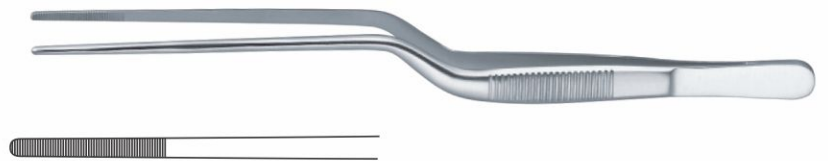

▶ Dressing Forceps - Non-Toothed

▶ Dressing Forceps

- VS06-2002 12.5cm
- VS06-2004 14.5cm
- VS06-2006 18cm
- VS06-2008 20cm
- VS06-2010 25cm

▶ Adson Dressing Forceps

- VS06-2102 Regular 12cm
- VS06-2104 Micro 12cm

▶ McIndoe Dressing Forceps

- VS06-2200 15cm

▶ Jansen Bayonet Forceps

- VS06-2300 16cm
- VS06-2302 18cm
- VS06-2306 20cm

▶ Iris Forceps

- VS06-2320 11.5 cm Straight
- VS06-2322 11.5 cm Curved

▶ Dressing Forceps - TC