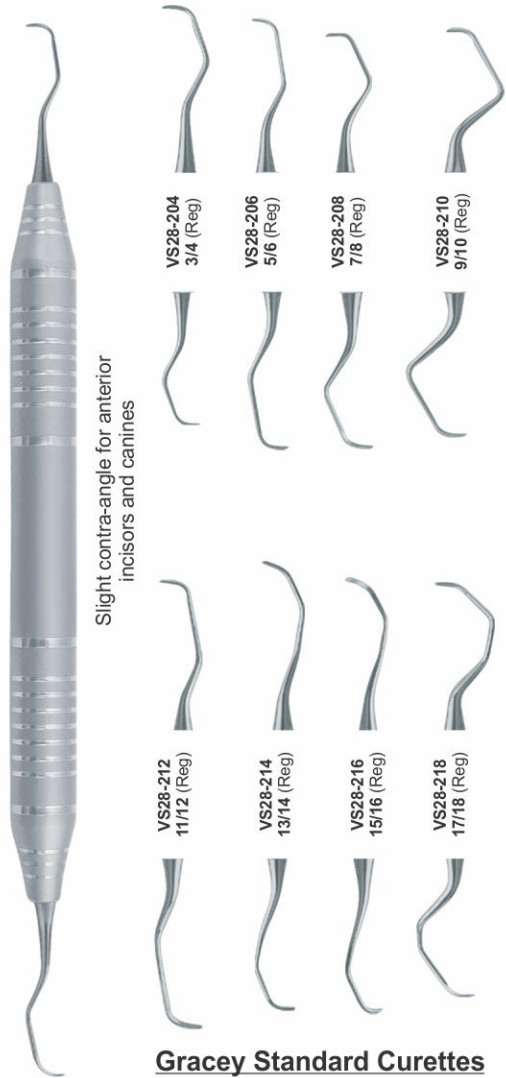

**VS27-504**  
Cryer R  
Medium

**VS27-506**  
Cryer R  
Large

▶ **Coupland Root Elevators**

**VS27-602**  
Coupland  
2.5mm

**VS27-604**  
Coupland  
No.1

**VS27-606**  
Coupland  
No.2

**VS27-608**  
Coupland  
No.3

**VS27-610**  
Coupland  
No.4

▶ **Crane Pick**

**VS27-702**  
E8

▶ **Winged Elevators Standard Handle**

1.2mm 2mm 3mm

4mm 5mm 6mm

**VS27-802** - 1.2mm  
**VS27-804** - 2mm  
**VS27-806** - 3mm  
**VS27-808** - 4mm  
**VS27-810** - 5mm  
**VS27-812** - 6mm

Only most common Instruments are shown For any other Required Instruments Please E-mail: [info@vettrixsupplies.com](mailto:info@vettrixsupplies.com)

▶ **Small Animal Dental Instruments**

Slight contra-angle for anterior incisors and canines

- VS28-204 3/4 (Reg)
- VS28-206 5/6 (Reg)
- VS28-208 7/8 (Reg)
- VS28-210 9/10 (Reg)
- VS28-212 11/12 (Reg)
- VS28-214 13/14 (Reg)
- VS28-216 15/16 (Reg)
- VS28-218 17/18 (Reg)

**Gracey Standard Currettes**