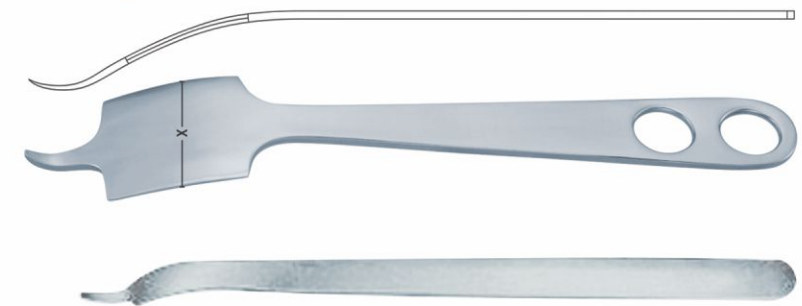

▶ **Orthopedic Instruments**

▶ **Bone Lever**

VS19-7100 24cm X =70mm

VS19-7102 24cm X =43mm

▶ **Buck-Gramcko**

VS19-7200 15cm

VS19-7202 15cm

▶ **Bone Cutter-(Liston)**