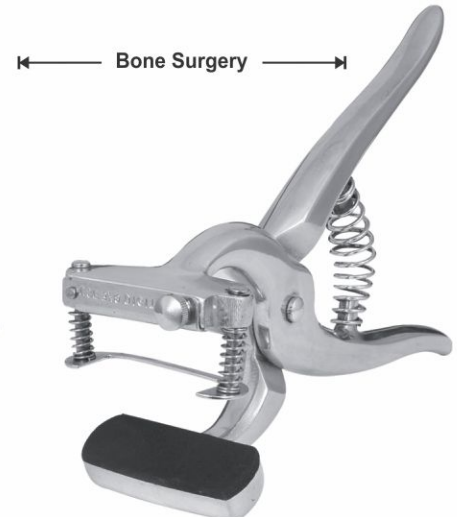

**Castration Instrument**  
**VS30-206**

**Castrating Band Applicator-Stainless Steel**  
For applying latex rings/bands used in tail docking and castration. The tapered nose prevents dirt build-up. Roller insures smooth operation: Length 8.75".

Dehorner Instrument

**VS30-208**  
**Dehorner Metal Handle**  
Straight metal handle dehorner with rubber grips: Length 17" c/s, c/p.

**VS30-210**  
**Standard Tattoo Pliers**  
Designed in the same general style as our cattle tattoos but reduced in size to make work more convenient with small animals. Head Holds four dyes, for a total of four digits. Size 3/8"