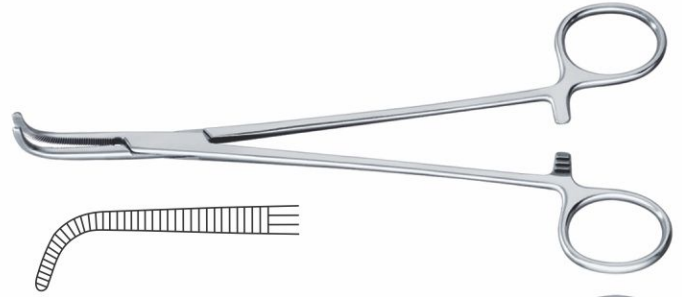

▶ **Gemini Forceps**

VS08-3502 Curved 14cm
VS08-3504 Curved 18cm
VS08-3506 Curved 22cm